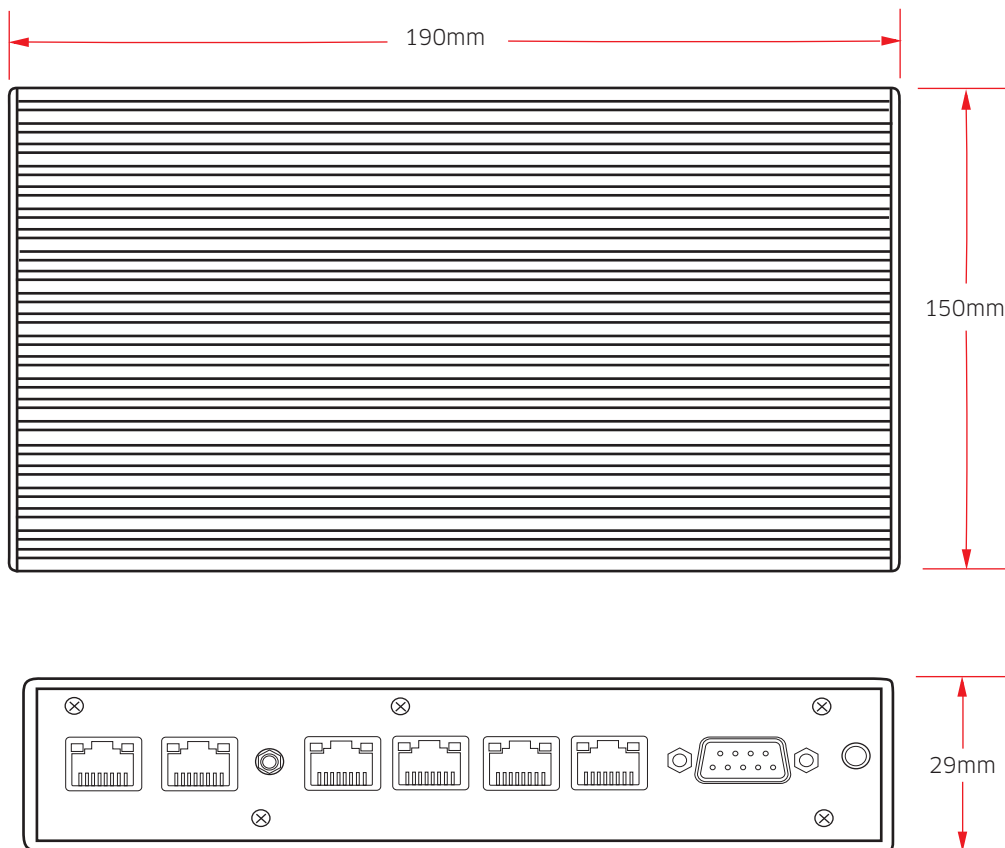

Dimension (in mm)

Copyright © 2018 Maxtang Technology Co. Ltd. All rights reserved. All data is for information purposes only and not guaranteed for legal purposes. Information has been carefully checked and is believed to be accurate however, no responsibility is assumed for inaccuracies. Maxtang and the Maxtang logo and all other trademarks or registered trademarks are the property of their respective owners and are recognized.